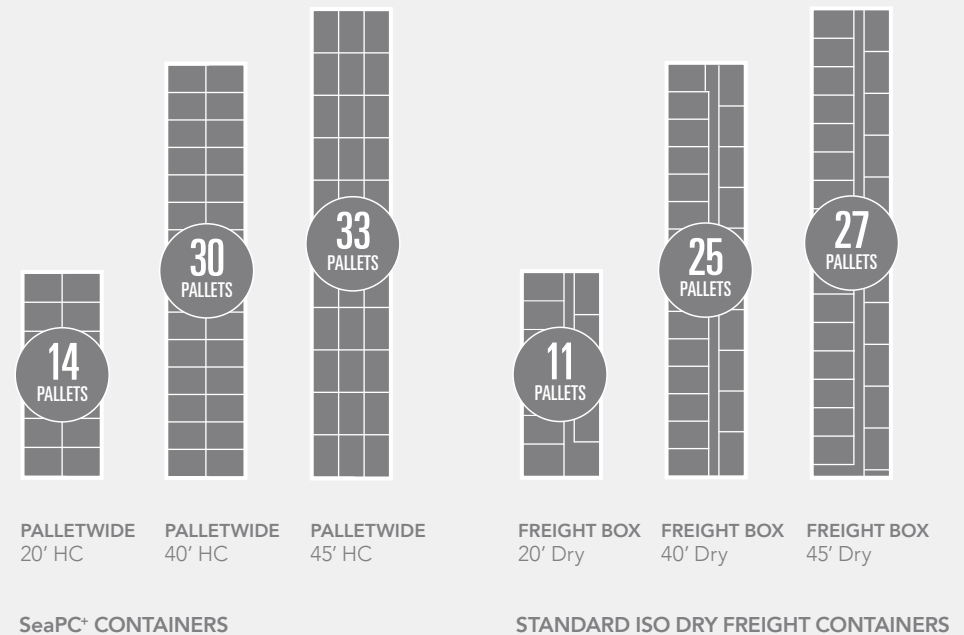

SeaPC+ HIGH CUBE, CELLULAR, PALLETWIDE CONTAINERS

THE SeaPC+ PROVIDES A HIGHER CUBIC CAPACITY THAN A STANDARD CONTAINER

MORE PALLETS – MORE CARGO

FEATURES

Full width door opening of over 2.4m

Slim corrugation

High guide rail/scuff plate along the inner side of the container

Standard container door and locking gear

Handles exactly like a standard ISO container

ADVANTAGES

Ease of loading and discharging of palletised cargo

To facilitate loading onto ships within cell guides

Makes loading and unloading of cargo easier

Easy operation and maintenance

Requires no special handling equipment, chassis or ship planning operation

TECHNICAL SPECIFICATIONS

EUROPEAN PALLET CONFIGURATIONS

The SeaPC+ can be handled in exactly the same way as a standard ISO container and in addition, meets or exceeds all ISO strength tests. The diagrams illustrate the stowage of European pallets in the SeaPC+ containers compared to ISO Dry Freight containers.